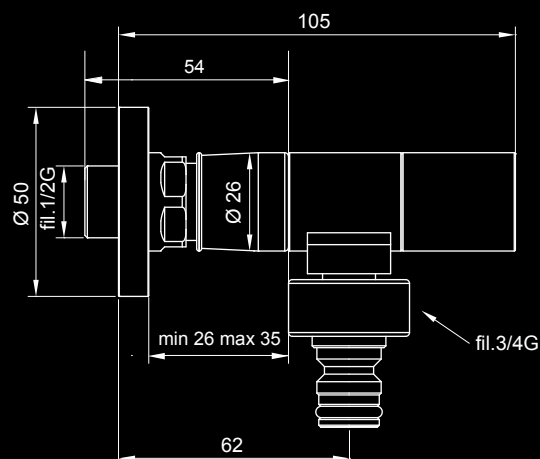

Attacco rapido 1/2" G con innesto rubinetto GARDEN in ottone con raccordo 3/4" G portagomma per componentistica universale da giardino

1/2" G Brass rapid fitting GARDEN tap with connection 3/4" G for universal garden components

Raccord rapide eau robinet GARDEN 1/2" G en laiton avec raccordement 3/4" G pour brancher le tuyau au robinet, pour éléments universels de jardin

Cod.	FINITURE - FINISHES - FINITIONS
IG460	Finitura cromo Chrome plated Finition chrome
IG460G	Finitura ottone grezzo Natural brass Finition laiton brut
IG460GB	Finitura bronzo antico Antique bronze plated Finition bronze vieux
IG460GR	Finitura rame antico Copper plated Finition cuivre vieux

IG460