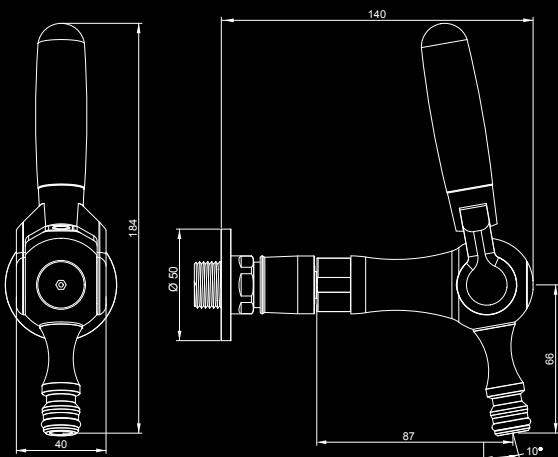

IG480

Cod.	Note
IG480COL01	leva bianca - white lever - levier blanc
IG480COL02	leva nera - black lever - levier noir
IG480COL07	leva blu - blue lever - levier bleu
IG480COL15	leva arancio - orange lever - levier orange
IG480COL18	leva verde - green lever - levier verts
IG480COL30	leva rossa - red lever - levier rouge

Altri colori su richiesta
Other colours on request
Autres couleurs sur demande