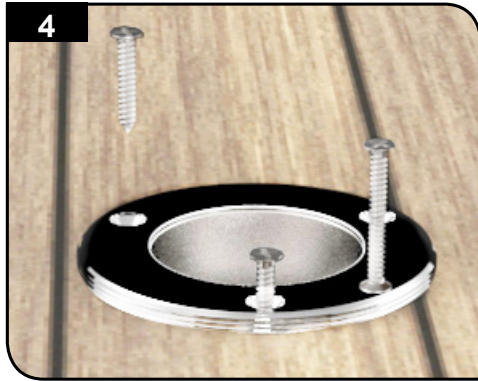

FLOATING FLOORING INSTALLATION