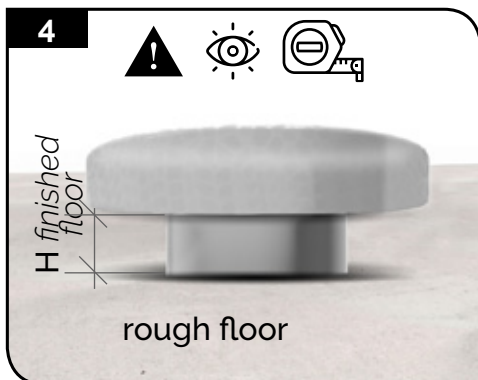

CONCRETE FLOORING INSTALLATION

Scan for **PHOTO** and **VIDEOS**
about inFINE

<https://www.sistemaingenius.it/project-details/infine/>