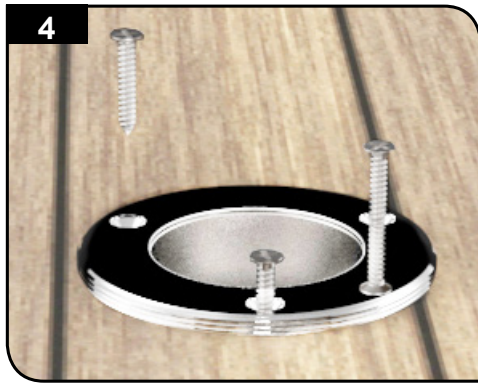

INSTALLAZIONE POZZETTO SU PAVIMENTO SOSPESO