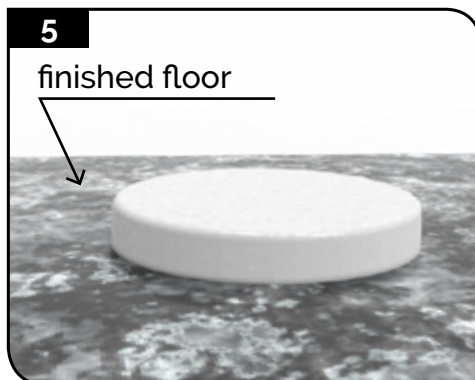

CONCRETE FLOORING INSTALLATION

Scan for **PHOTO** and **VIDEOS**
about inFINE

<https://www.sistemaingenius.it/project-details/infine/>