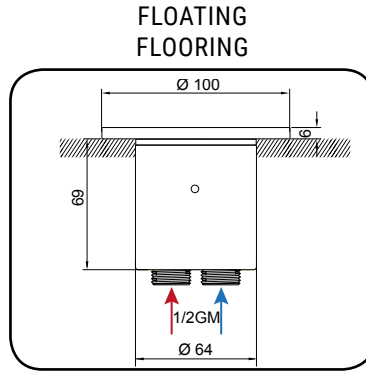

inquadra e visualizza
FOTO e i VIDEO di
inFINE

IG570R - IG580R

Shower column/drinking fountain with **IN GENIUS** quick floor connection. Progressive mixer.

IN FINE by IN GENIUS

INSTALLATION

IN GENIUS

TECHNICAL INFORMATION AND WARNINGS