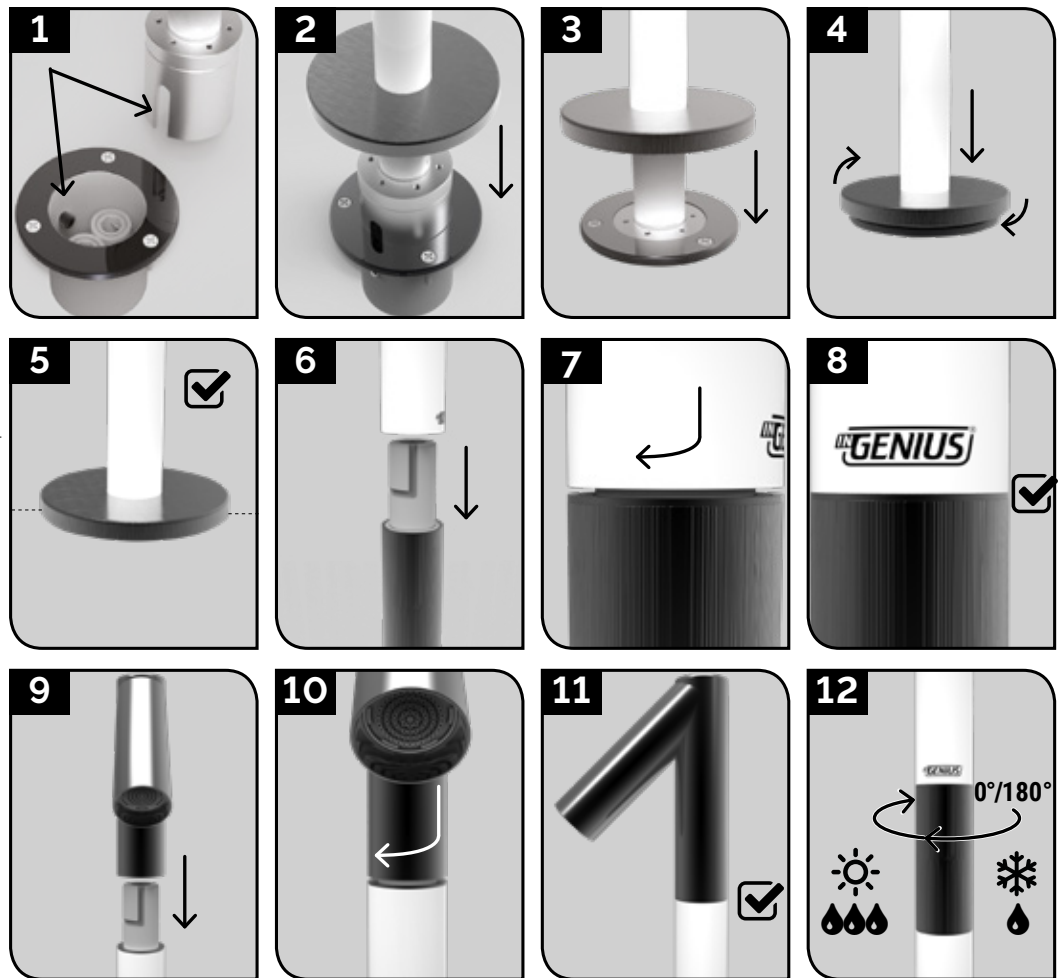

inquadra e visualizza
FOTO e i VIDEO di
inFINE

IG570R - IG580R

Shower column/drinking fountain with **IN GENIUS** quick floor connection. Progressive mixer.

IN FINE by IN GENIUS

INSTALLATION

IN GENIUS

TECHNICAL INFORMATION AND WARNINGS