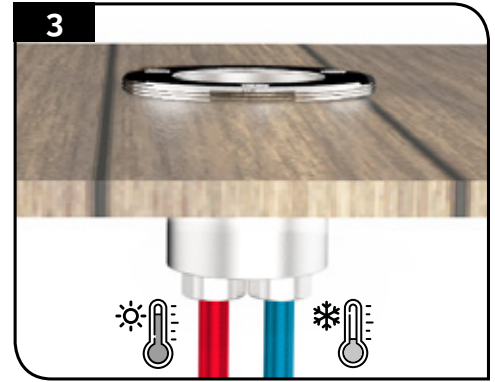

FLOATING FLOORING INSTALLATION